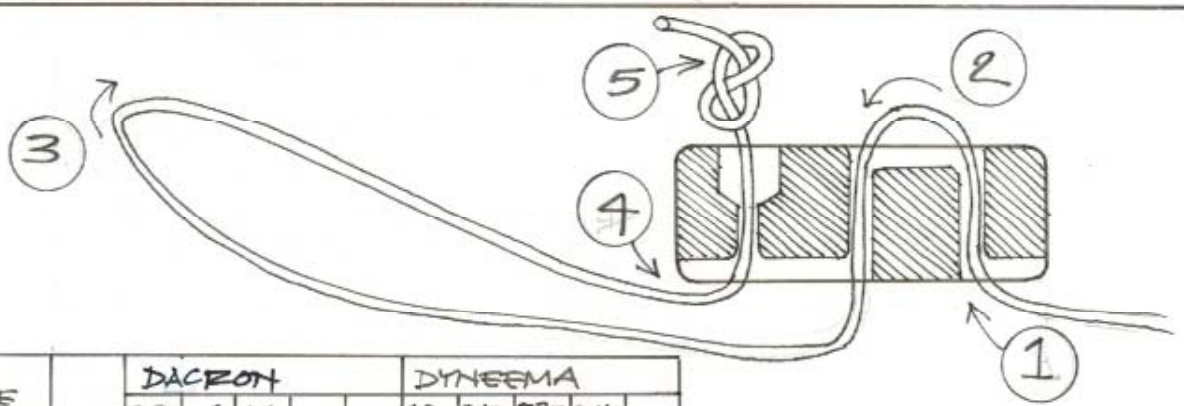

MAIN BOOM & SWING PIG BLOCK - AFT PART

RP-MSR-3

	Y	W	X
A	65	230	300
B+	63	245	320
C1	65	255	335
C2	35	235	305
C3	15	195	258
B2	15	160	208

BOUNCE		DACRON			DYNEEMA			
		D25	D40	D60	D30	D50	D75	D110
SMALL	57c	✓			✓	✓	✓	
LARGE	57b		✓	✓		✓	✓	✓

WIRE SELF-LOADING NUT, ITEM 216, AVAILABLE AS A REPLACEMENT PART