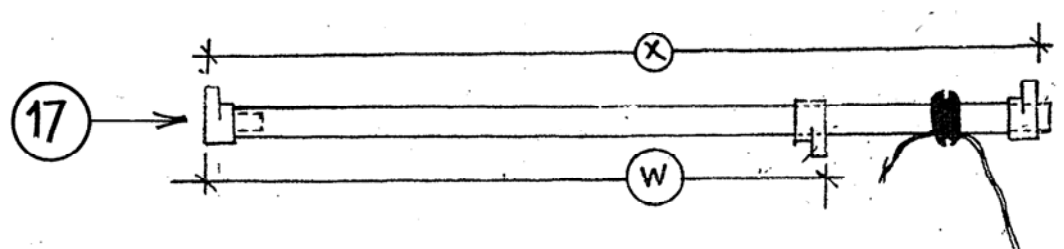

MAIN BOOM & SWING PIG BLOCK - AFT PART

RP-MSR-3

	Y	W	X
A	65	230	300
B+	63	245	320
C1	65	255	335
C2	35	235	305
C3	15	195	258
B2	15	160	208

BOUNCE		DACRON			DYNEEMA			
		D25	D40	D60	D30	D50	D75	D110
SMALL	57c	✓			✓	✓	✓	
LARGE	57b		✓	✓		✓	✓	✓

WIRE SELF-LOADING NUT, ITEM 216, AVAILABLE AS A REPLACEMENT PART