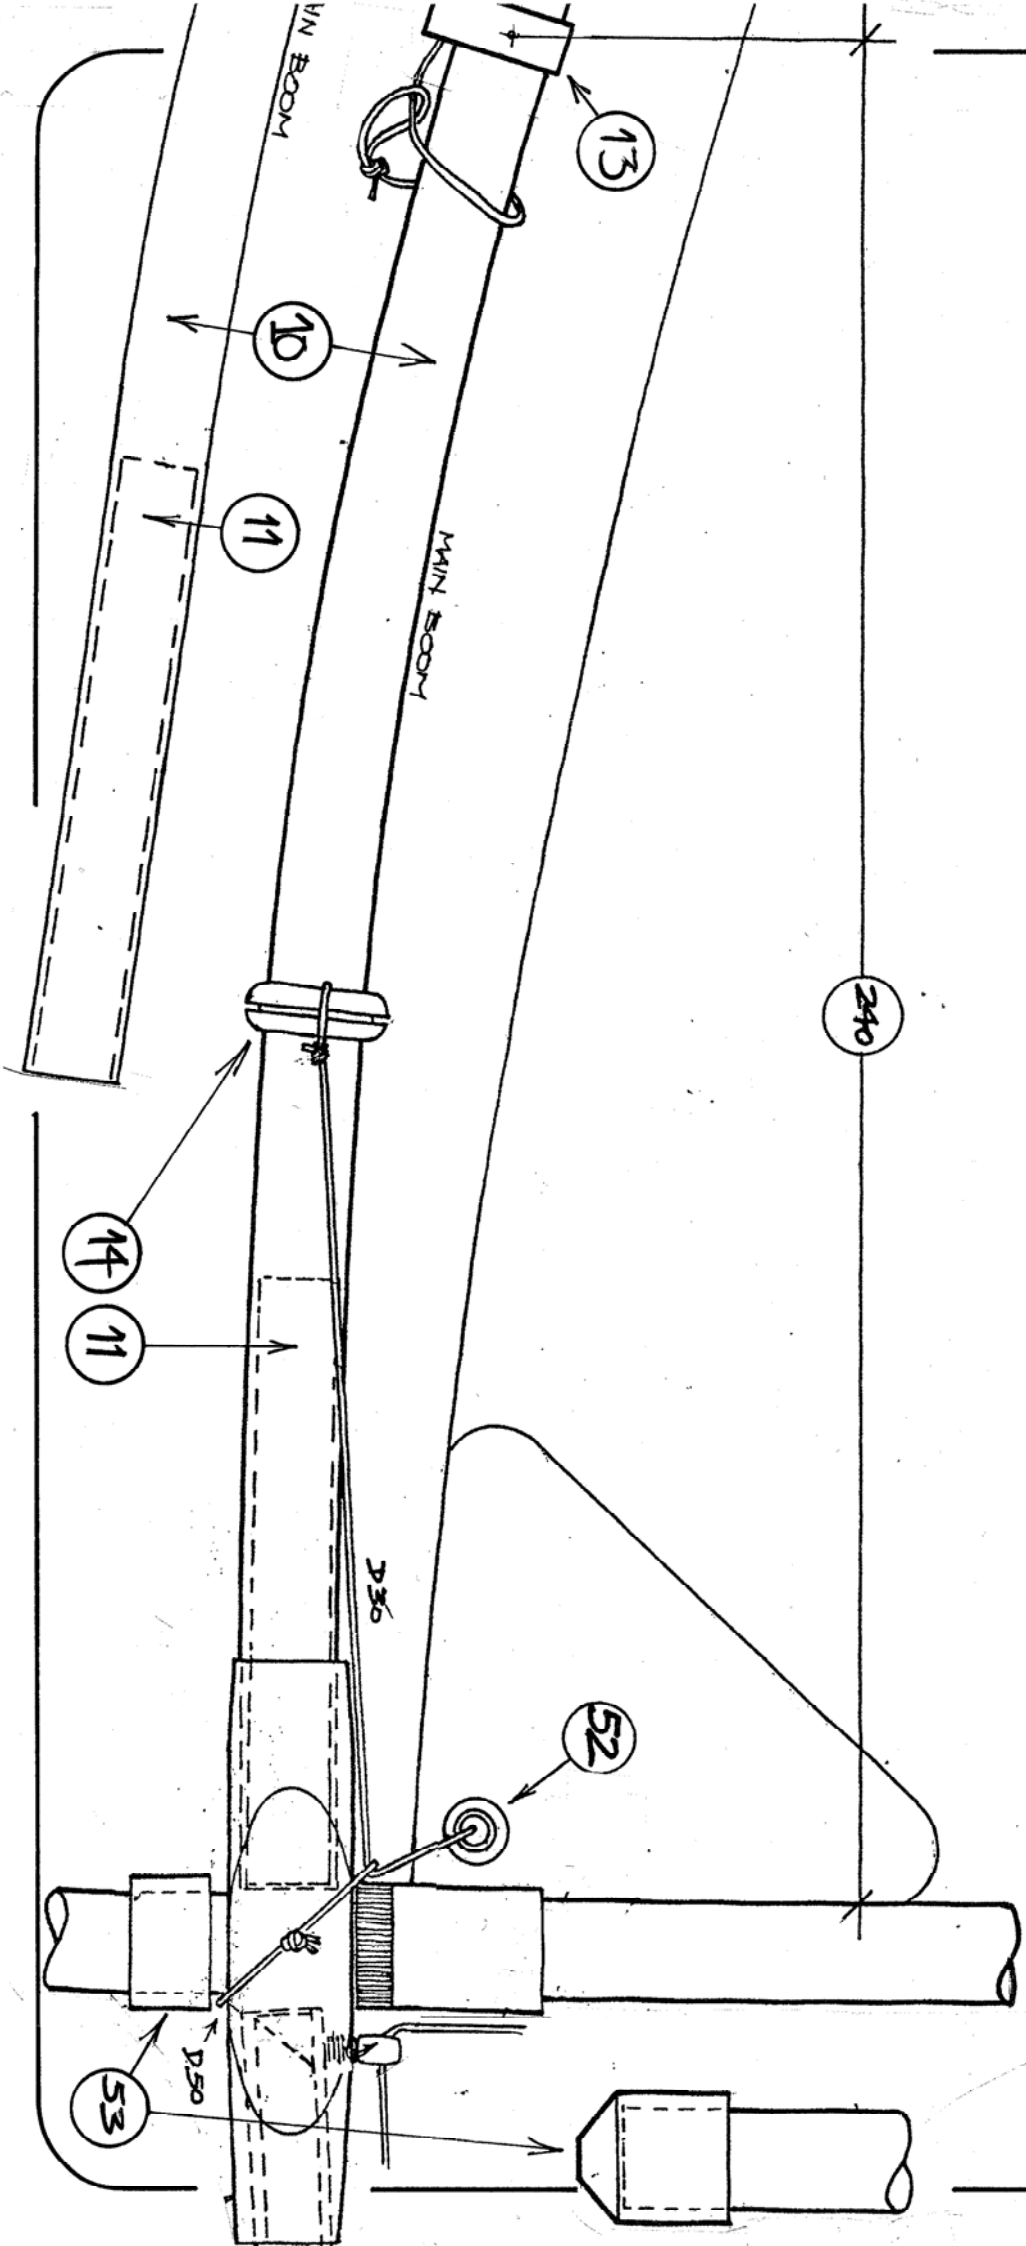

MAIN BOOM & SWING PIG BLOCK - AFT PART

RP-MSR-3

	Y	W	X
A	65	230	300
B+	63	245	320
C1	65	255	335
C2	35	235	305
C3	15	195	258
B2	15	160	208

BOUNCE		DACRON			DYNEEMA			
		D25	D40	D60	D30	D50	D75	D110
SMALL	57c	✓			✓	✓	✓	
LARGE	57b		✓	✓		✓	✓	✓

WIRE SELF-LOADING NUT, ITEM 216, AVAILABLE AS A REPLACEMENT PART