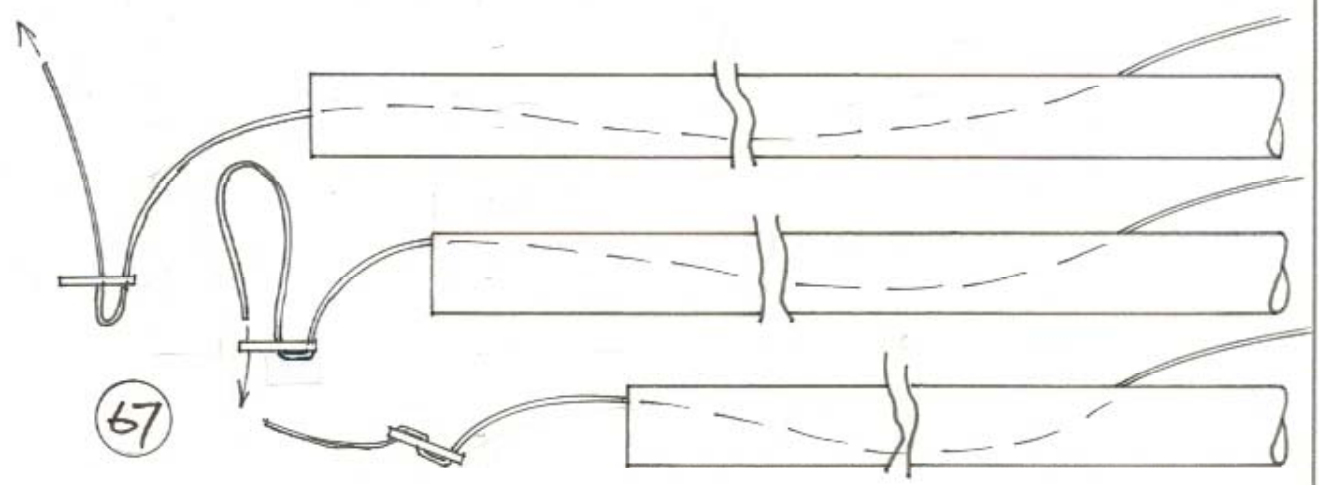

MAIN BOOM & SWING PIG BLOCK - AFT PART

RP-MSR-3

	Y	W	X
A	65	230	300
B+	63	245	320
C1	65	255	335
C2	35	235	305
C3	15	195	258
B2	15	160	208

BOUNCE		DACRON			DYNEEMA			
		D25	D40	D60	D30	D50	D75	D110
SMALL	57c	✓			✓	✓	✓	
LARGE	57b		✓	✓		✓	✓	✓

WIRE SELF-LOADING NUT, ITEM 216, AVAILABLE AS A REPLACEMENT PART