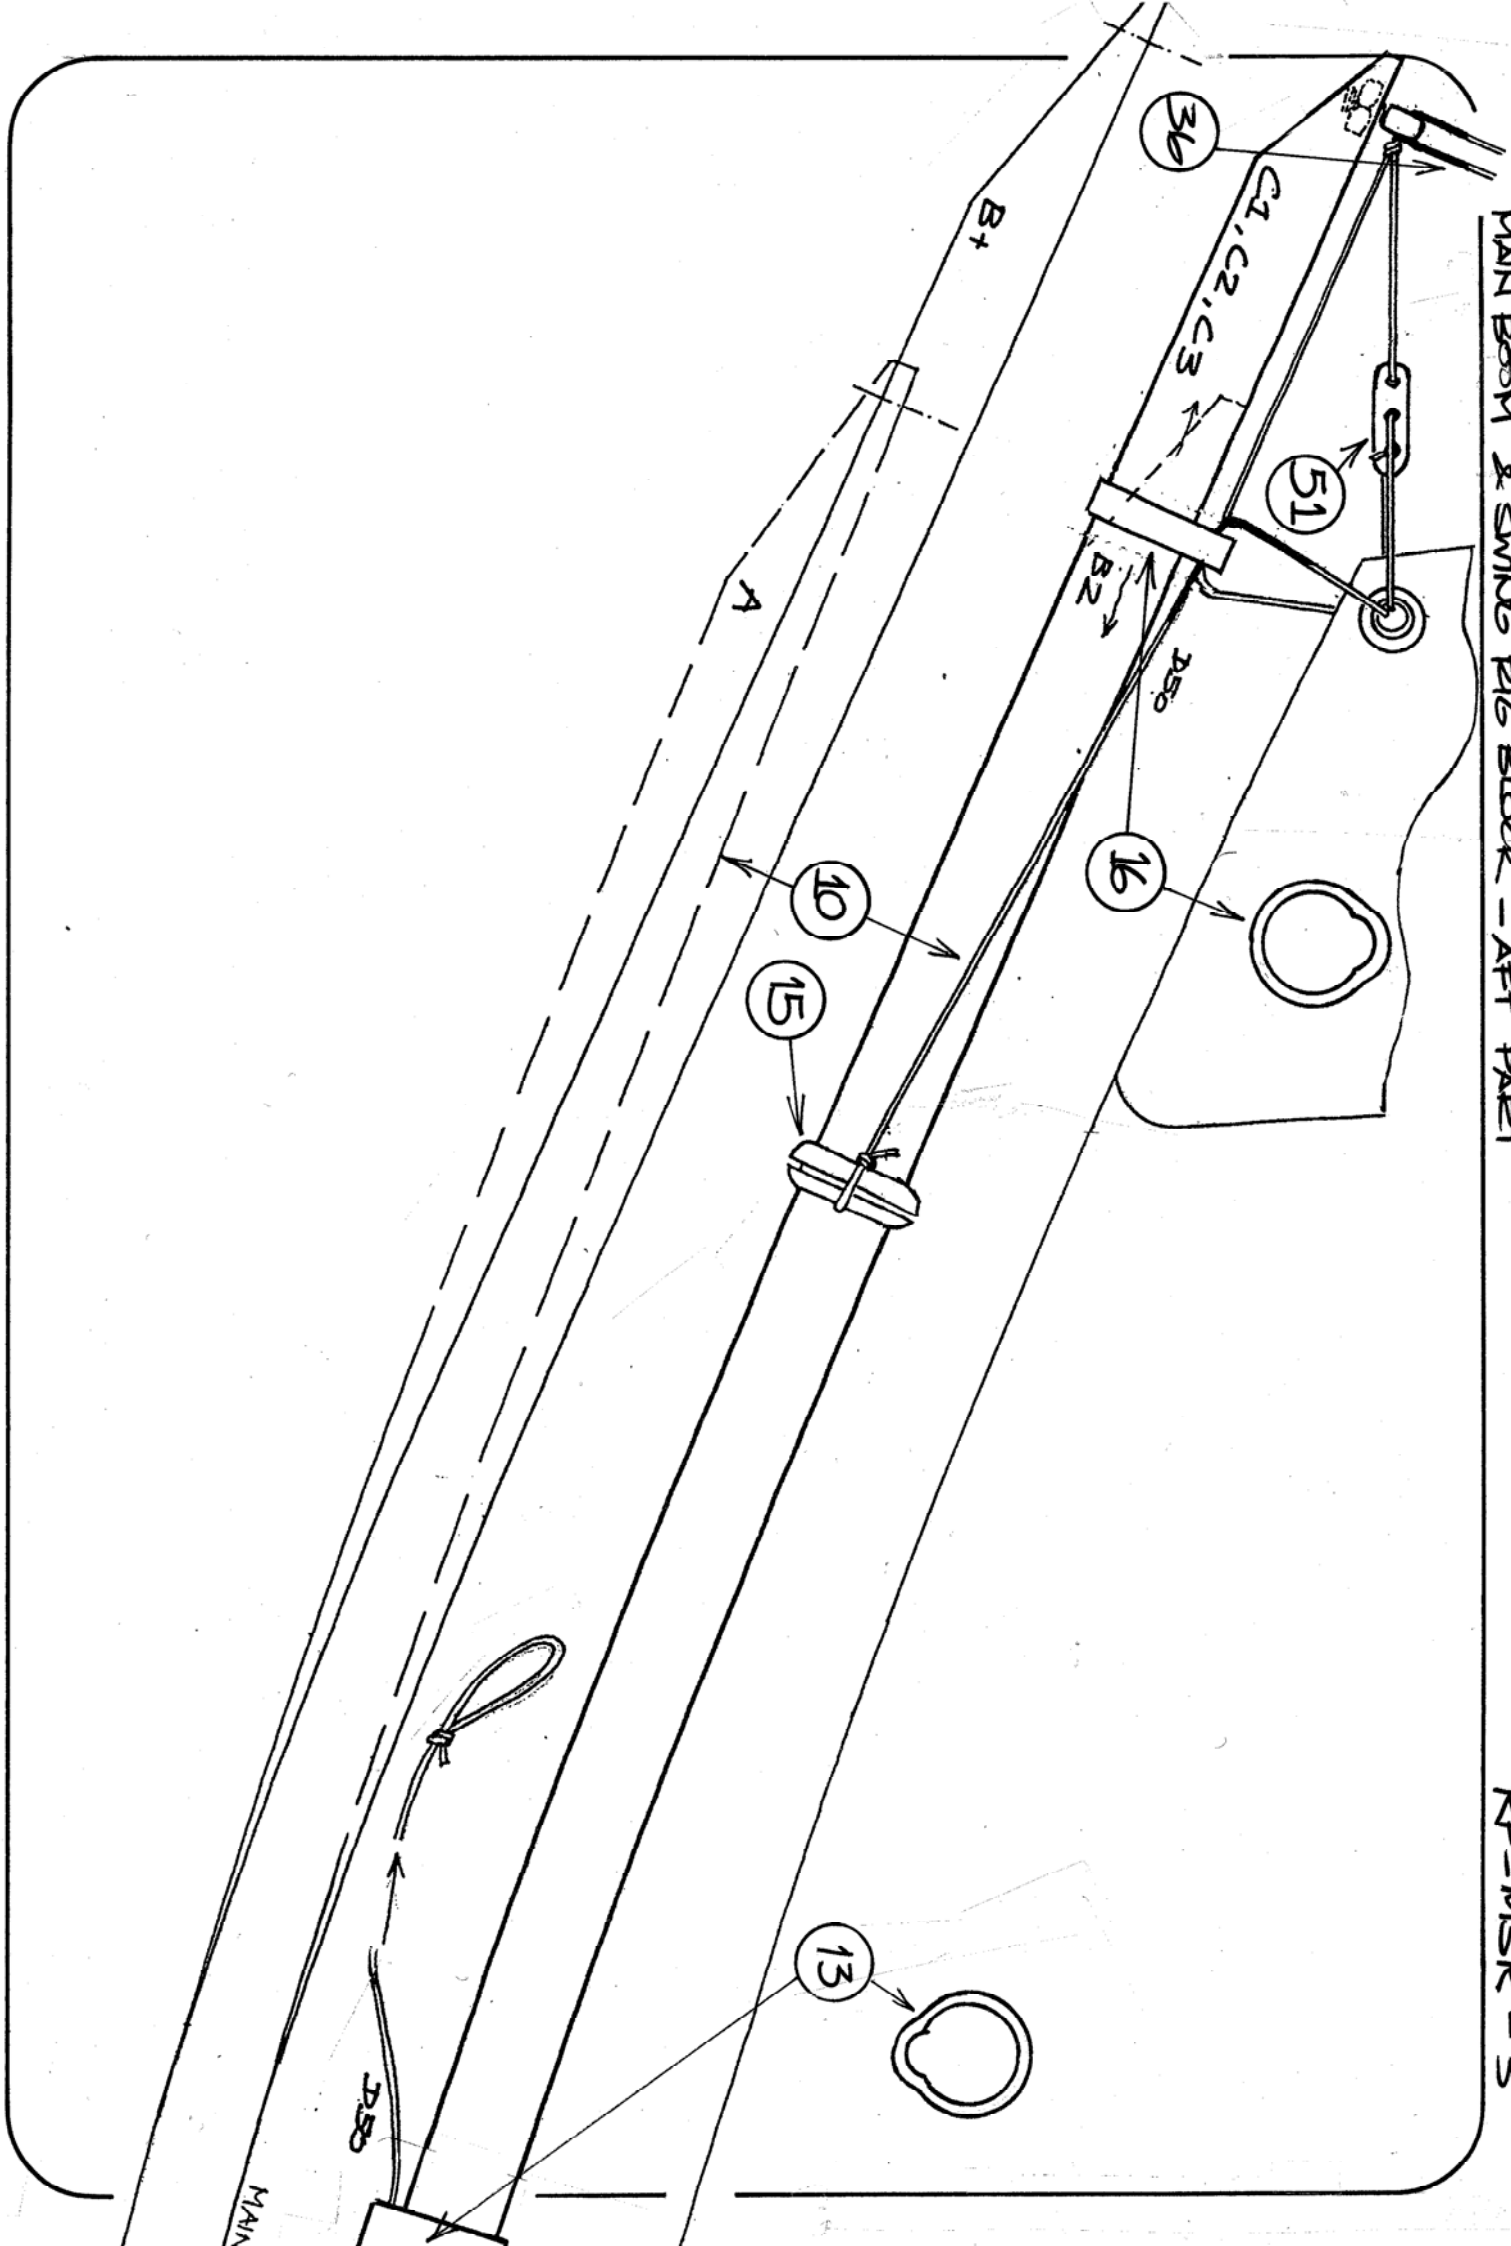

MAIN BOOM & SWING PIG BLOCK - AFT PART

RP-MSR-3

	Y	W	X
A	65	230	300
B+	63	245	320
C1	65	255	335
C2	35	235	305
C3	15	195	258
B2	15	160	208

BOUNCE		DACRON			DYNEEMA			
		D25	D40	D60	D30	D50	D75	D110
SMALL	57c	✓			✓	✓	✓	
LARGE	57b		✓	✓		✓	✓	✓

WIRE SELF-LOADING NUT, ITEM 216, AVAILABLE AS A REPLACEMENT PART