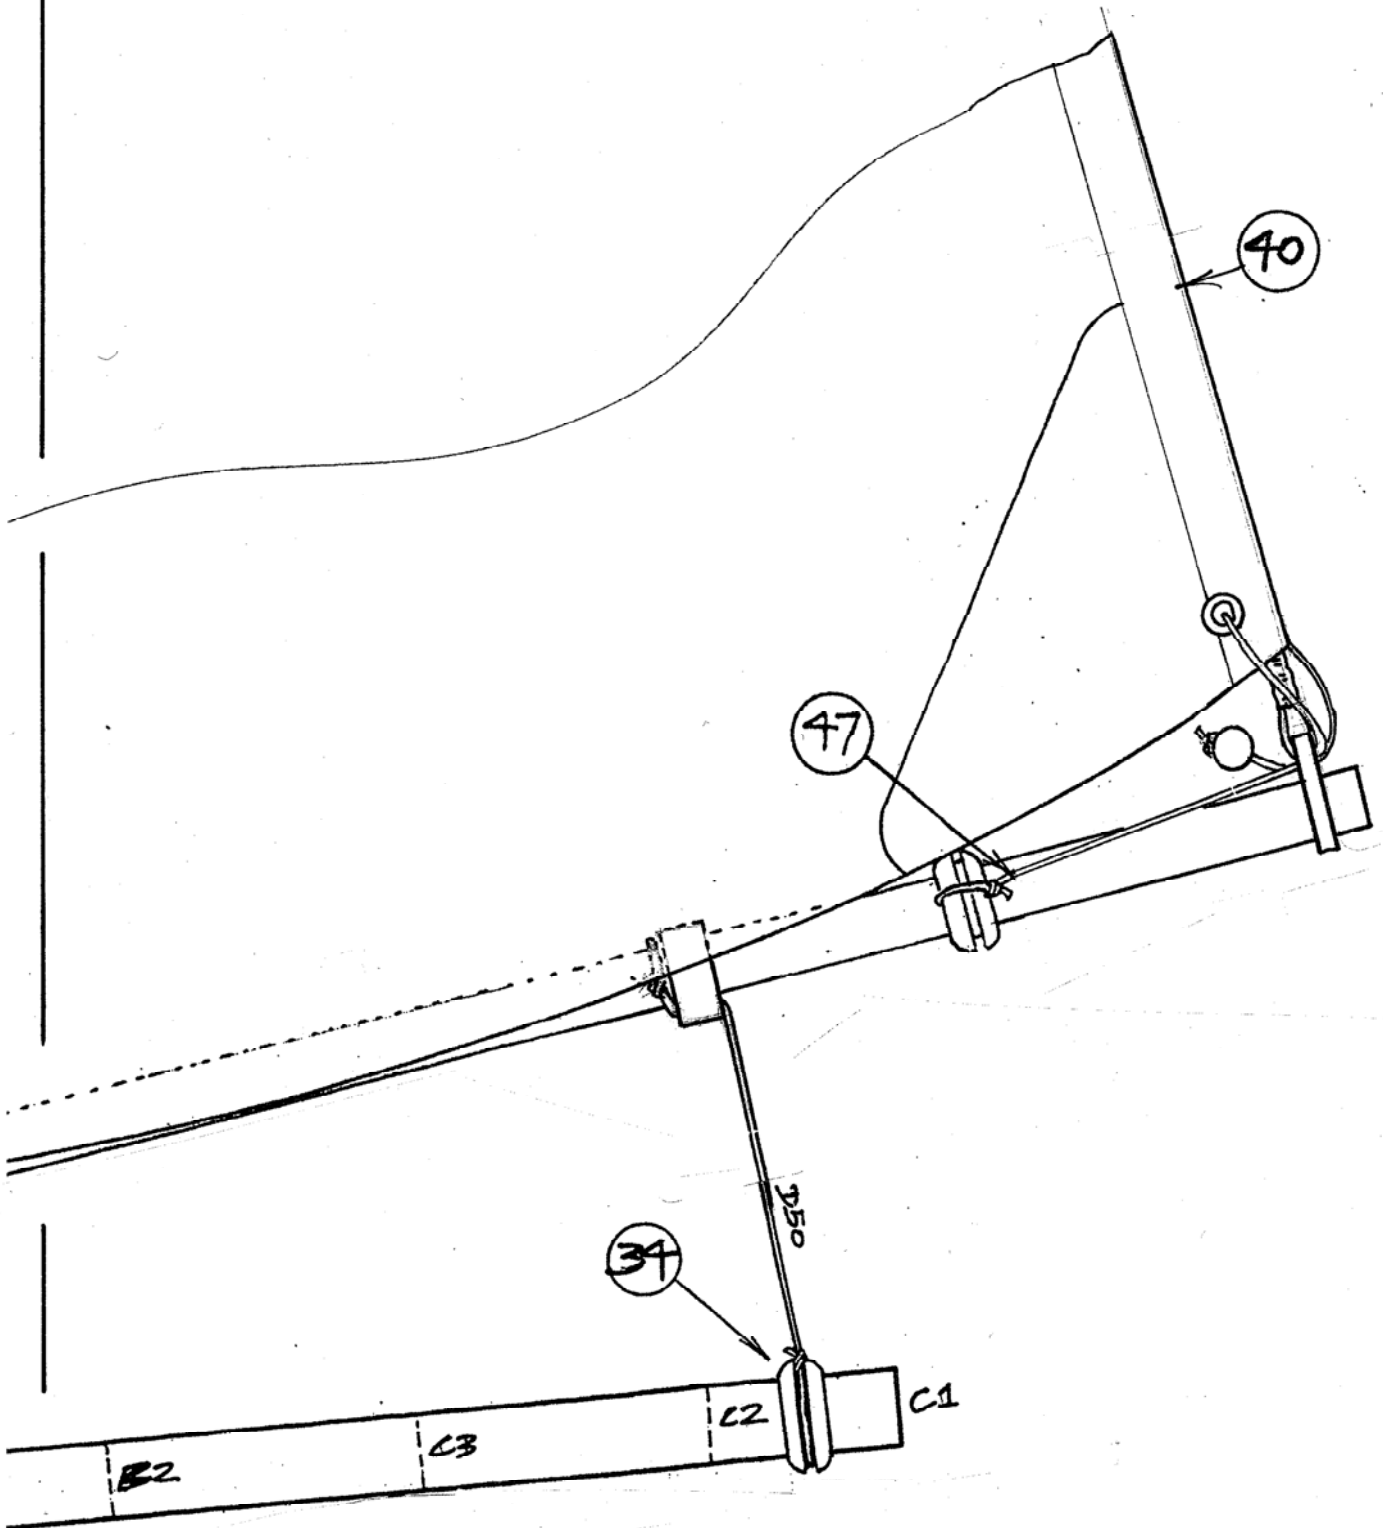

MAIN BOOM & SWING PIG BLOCK - AFT PART

RP-MSR-3

	Y	W	X
A	65	230	300
B+	63	245	320
C1	65	255	335
C2	35	235	305
C3	15	195	258
B2	15	160	208

BOUNCE		DACRON			DYNEEMA			
		D25	D40	D60	D30	D50	D75	D110
SMALL	57c	✓			✓	✓	✓	
LARGE	57b		✓	✓		✓	✓	✓

WIRE SELF-LOADING NUT, ITEM 216, AVAILABLE AS A REPLACEMENT PART