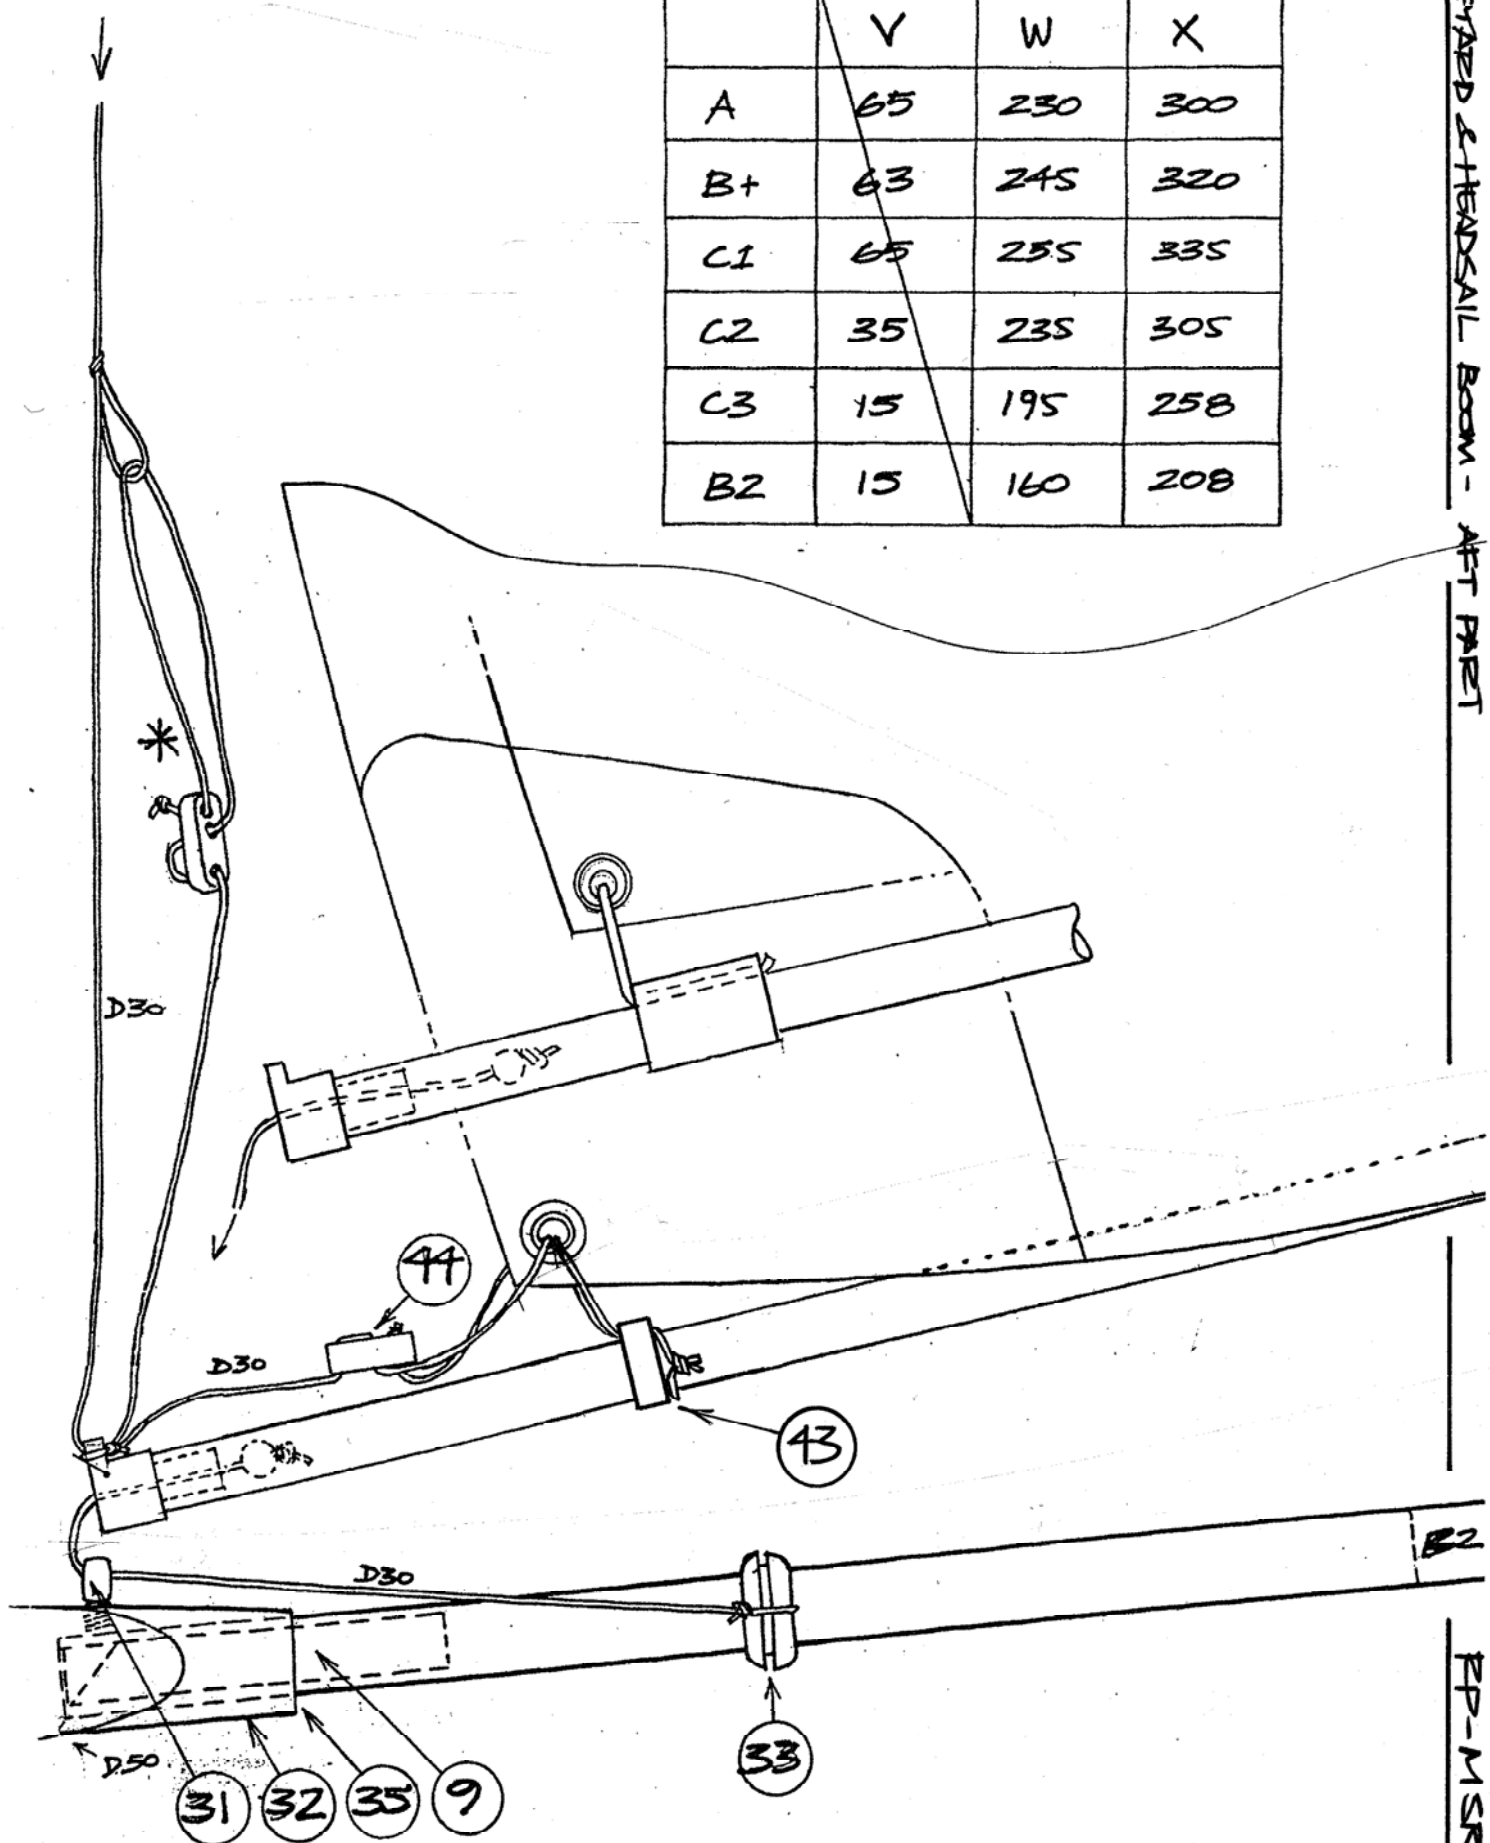

MAIN BOOM & SWING PIG BLOCK - AFT PART

RP-MSR-3

	Y	W	X
A	65	230	300
B+	63	245	320
C1	65	255	335
C2	35	235	305
C3	15	195	258
B2	15	160	208

BOUNCE		DACRON			DYNEEMA			
		D25	D40	D60	D30	D50	D75	D110
SMALL	57c	✓			✓	✓	✓	
LARGE	57b		✓	✓		✓	✓	✓

WIRE SELF-LOADING NUT, ITEM 216, AVAILABLE AS A REPLACEMENT PART