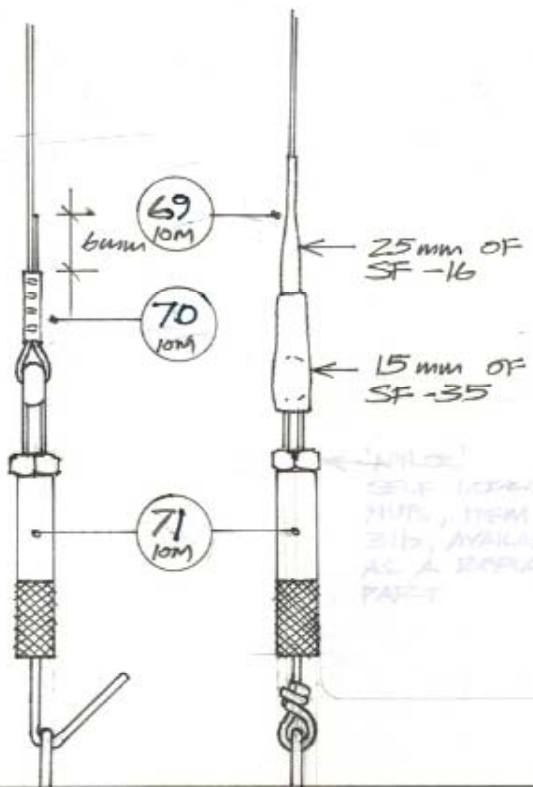

MAIN BOOM & SWING PIG BLOCK - AFT PART

RP-MSR-3

	Y	W	X
A	65	230	300
B+	63	245	320
C1	65	255	335
C2	35	235	305
C3	15	195	258
B2	15	160	208

BOUNCE		DACRON			DYNEEMA			
		D25	D40	D60	D30	D50	D75	D110
SMALL	57c	✓			✓	✓	✓	
LARGE	57b		✓	✓		✓	✓	✓

WIRE SELF-LOADING NUT, ITEM 216, AVAILABLE AS A REPLACEMENT PART